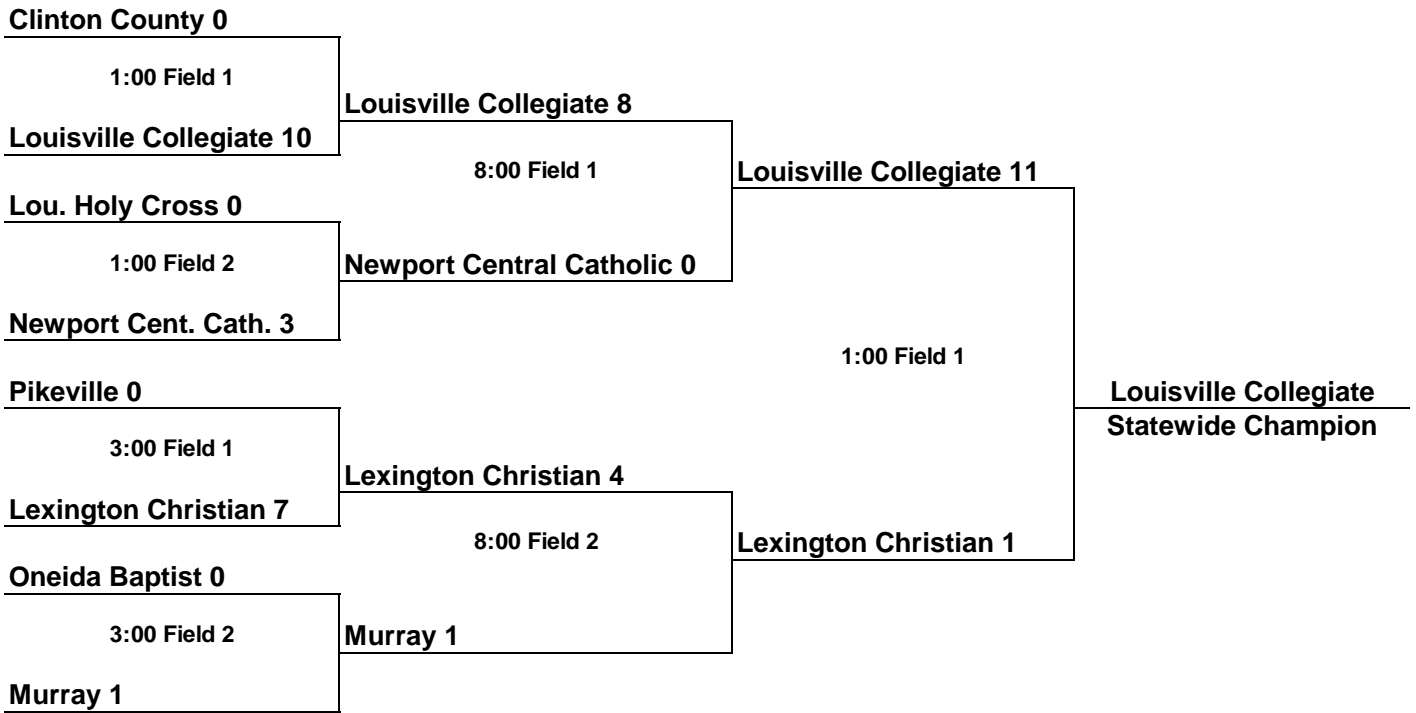

**Capital View Park Frankfort KY September 24 & September 25, 2016  
2016 Boys' Soccer Championship Bracket**

**2016 Sectional Results**

- |                            |                      |
|----------------------------|----------------------|
| Murray 11                  | Lyon County 2        |
| Clinton County 2           | Owensboro Catholic 0 |
| Louisville Holy Cross 2    | Bethlehem 1          |
| Louisville Collegiate 10   | Walton-Verona 0      |
| Newport Central Catholic 1 | Bishop Brossart 0    |
| Lexington Christian 5      | Somerset 0           |
| Oneida Baptist 10          | Hazard 1             |
| Pikeville 5                | West Carter 0        |